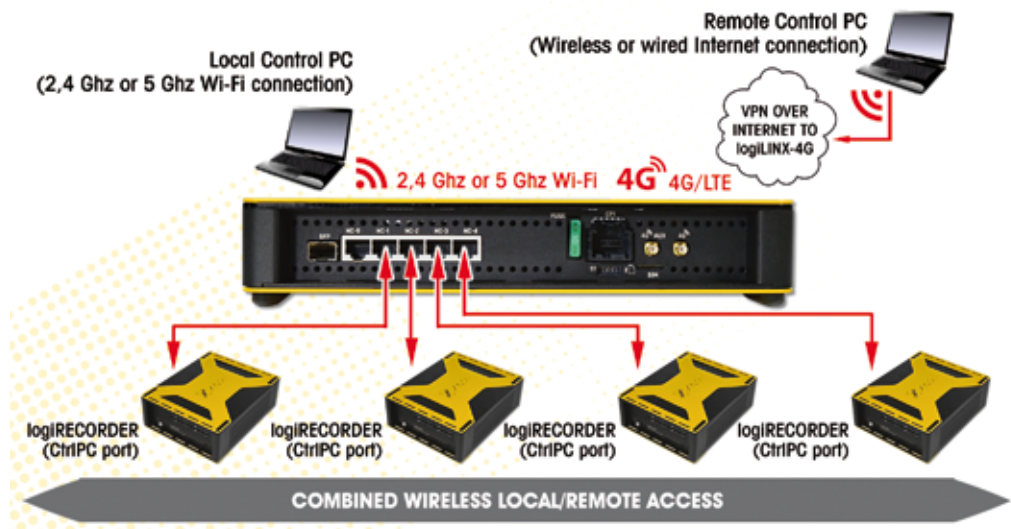

logiLINX-4G Wireless Vehicle Router

The logiLINX-4G Wireless Vehicle Router brings the internet to the vehicle by using a built-in 4G modem, and shares the network access by onboard devices via Wi-Fi and wired Ethernet LAN connections. It enables reliable remote management of logiRECORDER Automotive HIL Video Loggers deployed in test fleets that may be located anywhere in the world.

HIGHLIGHTS

- ✓ Provides global internet connectivity for the in-vehicle test equipment
- ✓ Multi-service communication platform: 4G/LTE, Wi-Fi and wired Gigabit-Ethernet LAN
- ✓ Fully integrated with the logiRECORDER Automotive HIL Video Logger
- ✓ Enables remote management of logiRECORDER data loggers deployed anywhere in the world
- ✓ Connects multiple logiRECORDER devices to form an integrated measurement device with increased data bandwidth and storage capabilities
- ✓ Ruggedized design to sustain harsh environment

MOBILE/CELLULAR INTERFACE

Integrated global cellular networks support

Multimode LTE-FDD/LTE-TDD/UMTS/HSDPA/HSUPA/HSPA+/GSM/GPRS/EDGE

LTE CAT4: DL 150 Mbps / UL 50 Mbps

1x Mini SIM card slot

2x SMA antenna connectors (primary/AUX)

Optional uplink port (NC-S)

10/100/1000 Ethernet ports

POE-out on uplink port

OTHER

Status LEDs: power, Wi-Fi, 4G

Power controlled from the logiRECORDER

Integrated multiple holes for flexible mounting

Dimensions (W x L x H): 283 x 352 x 49 mm